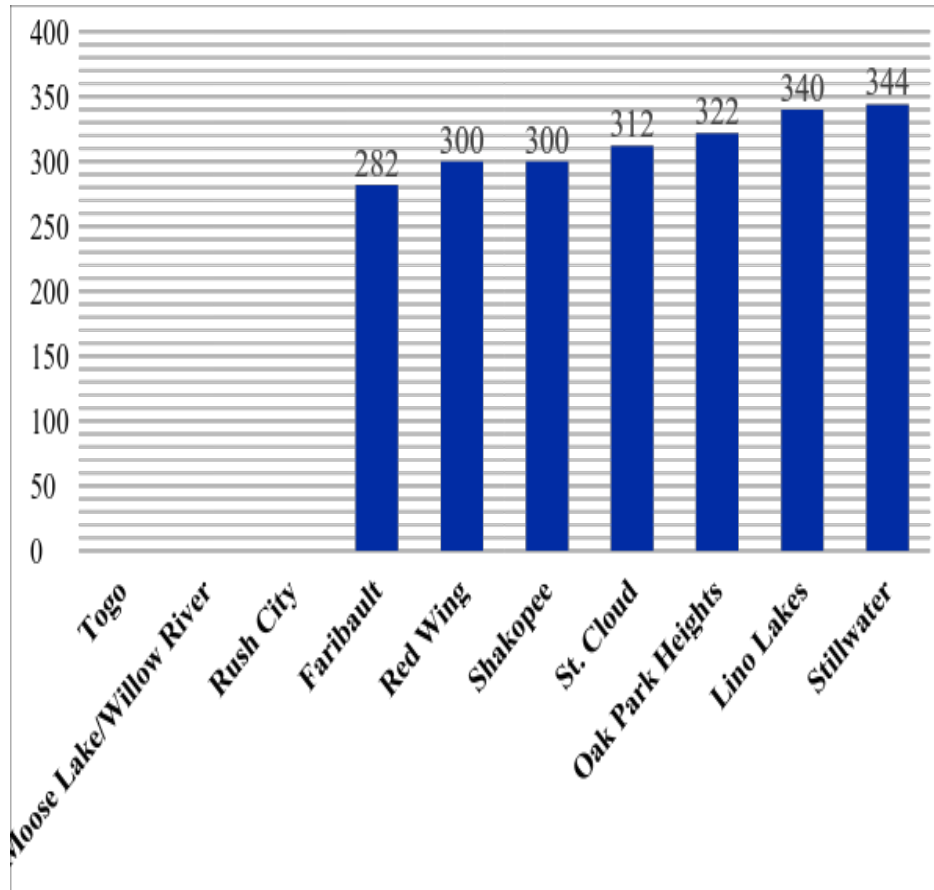

Total Roundtrip Travel Time by Bus or Train

- **Routes are unavailable for three correctional facilities.**
- **Average time, taking into account all facilities, is 314 minutes or 5 hours and 14 minutes.**
- Stillwater Correctional Facility has the highest travel time with 344 minutes or 5 hours and 44 minutes.
- Faribault Correctional Facility has the shortest travel time with 282 minutes or 4 hours and 42 minutes.